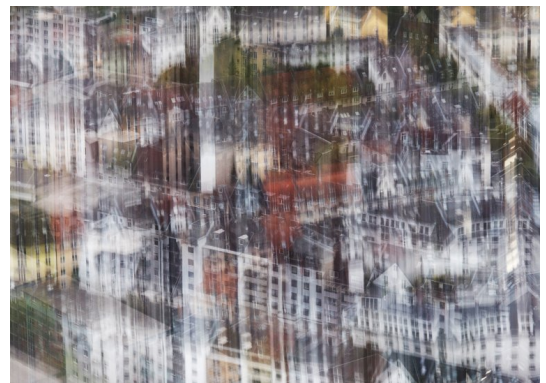

Roland Schmeiss
Fascades, 2023

200 x 400 cm (h x w)
Digital Print