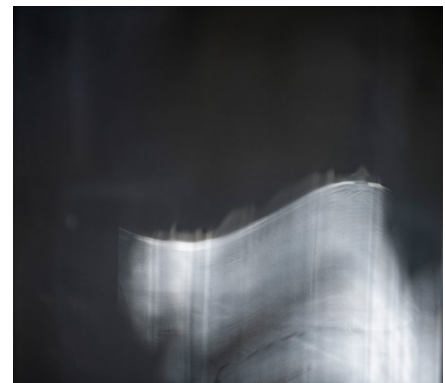

Roland Schmeiss

Torso, 2023

300 x 300 cm (h x w)

Digital Print